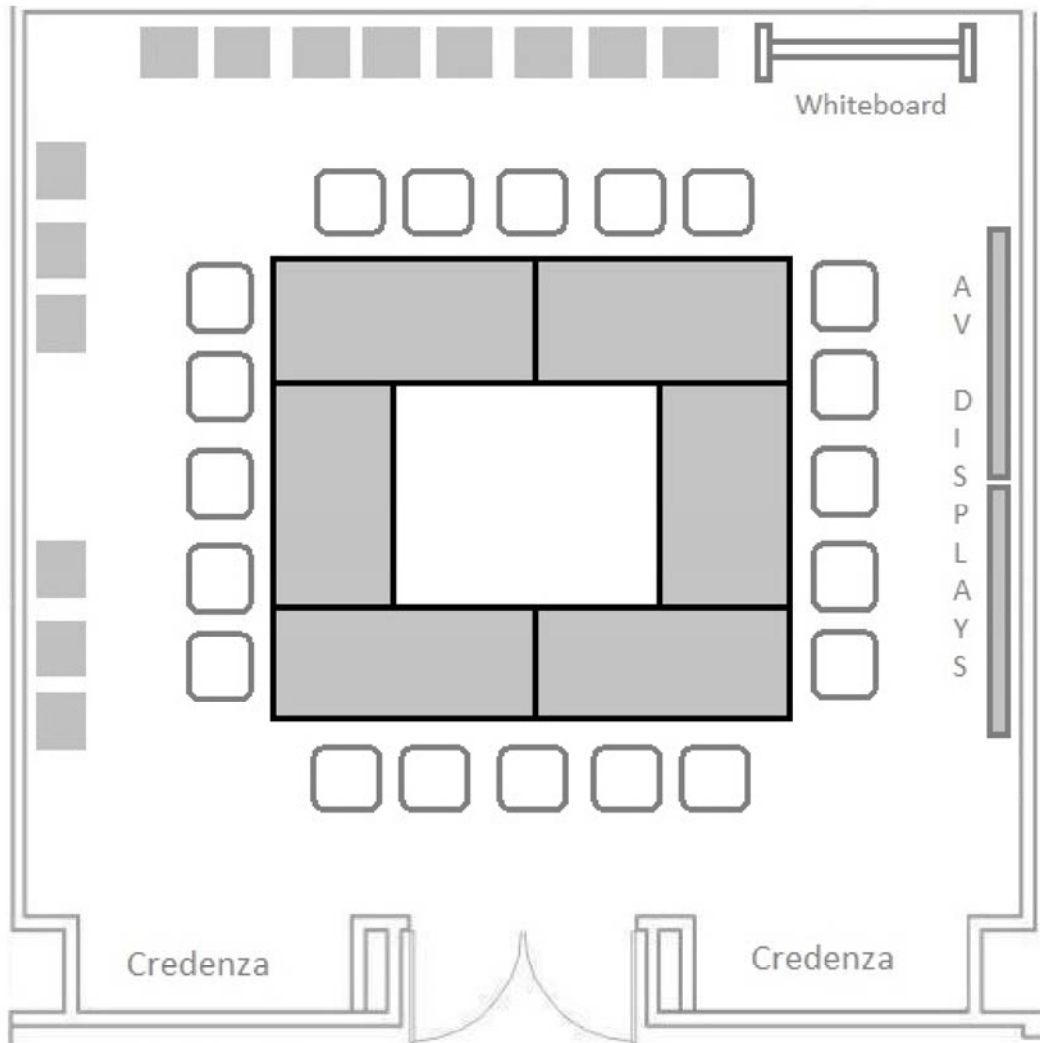

## Doll Conference Room 320

SIEPR Conference Services

(20) SIEPR Leather Rolling Chairs

(14) SIEPR Mesh Side Chairs

(34) Total Chairs in Room